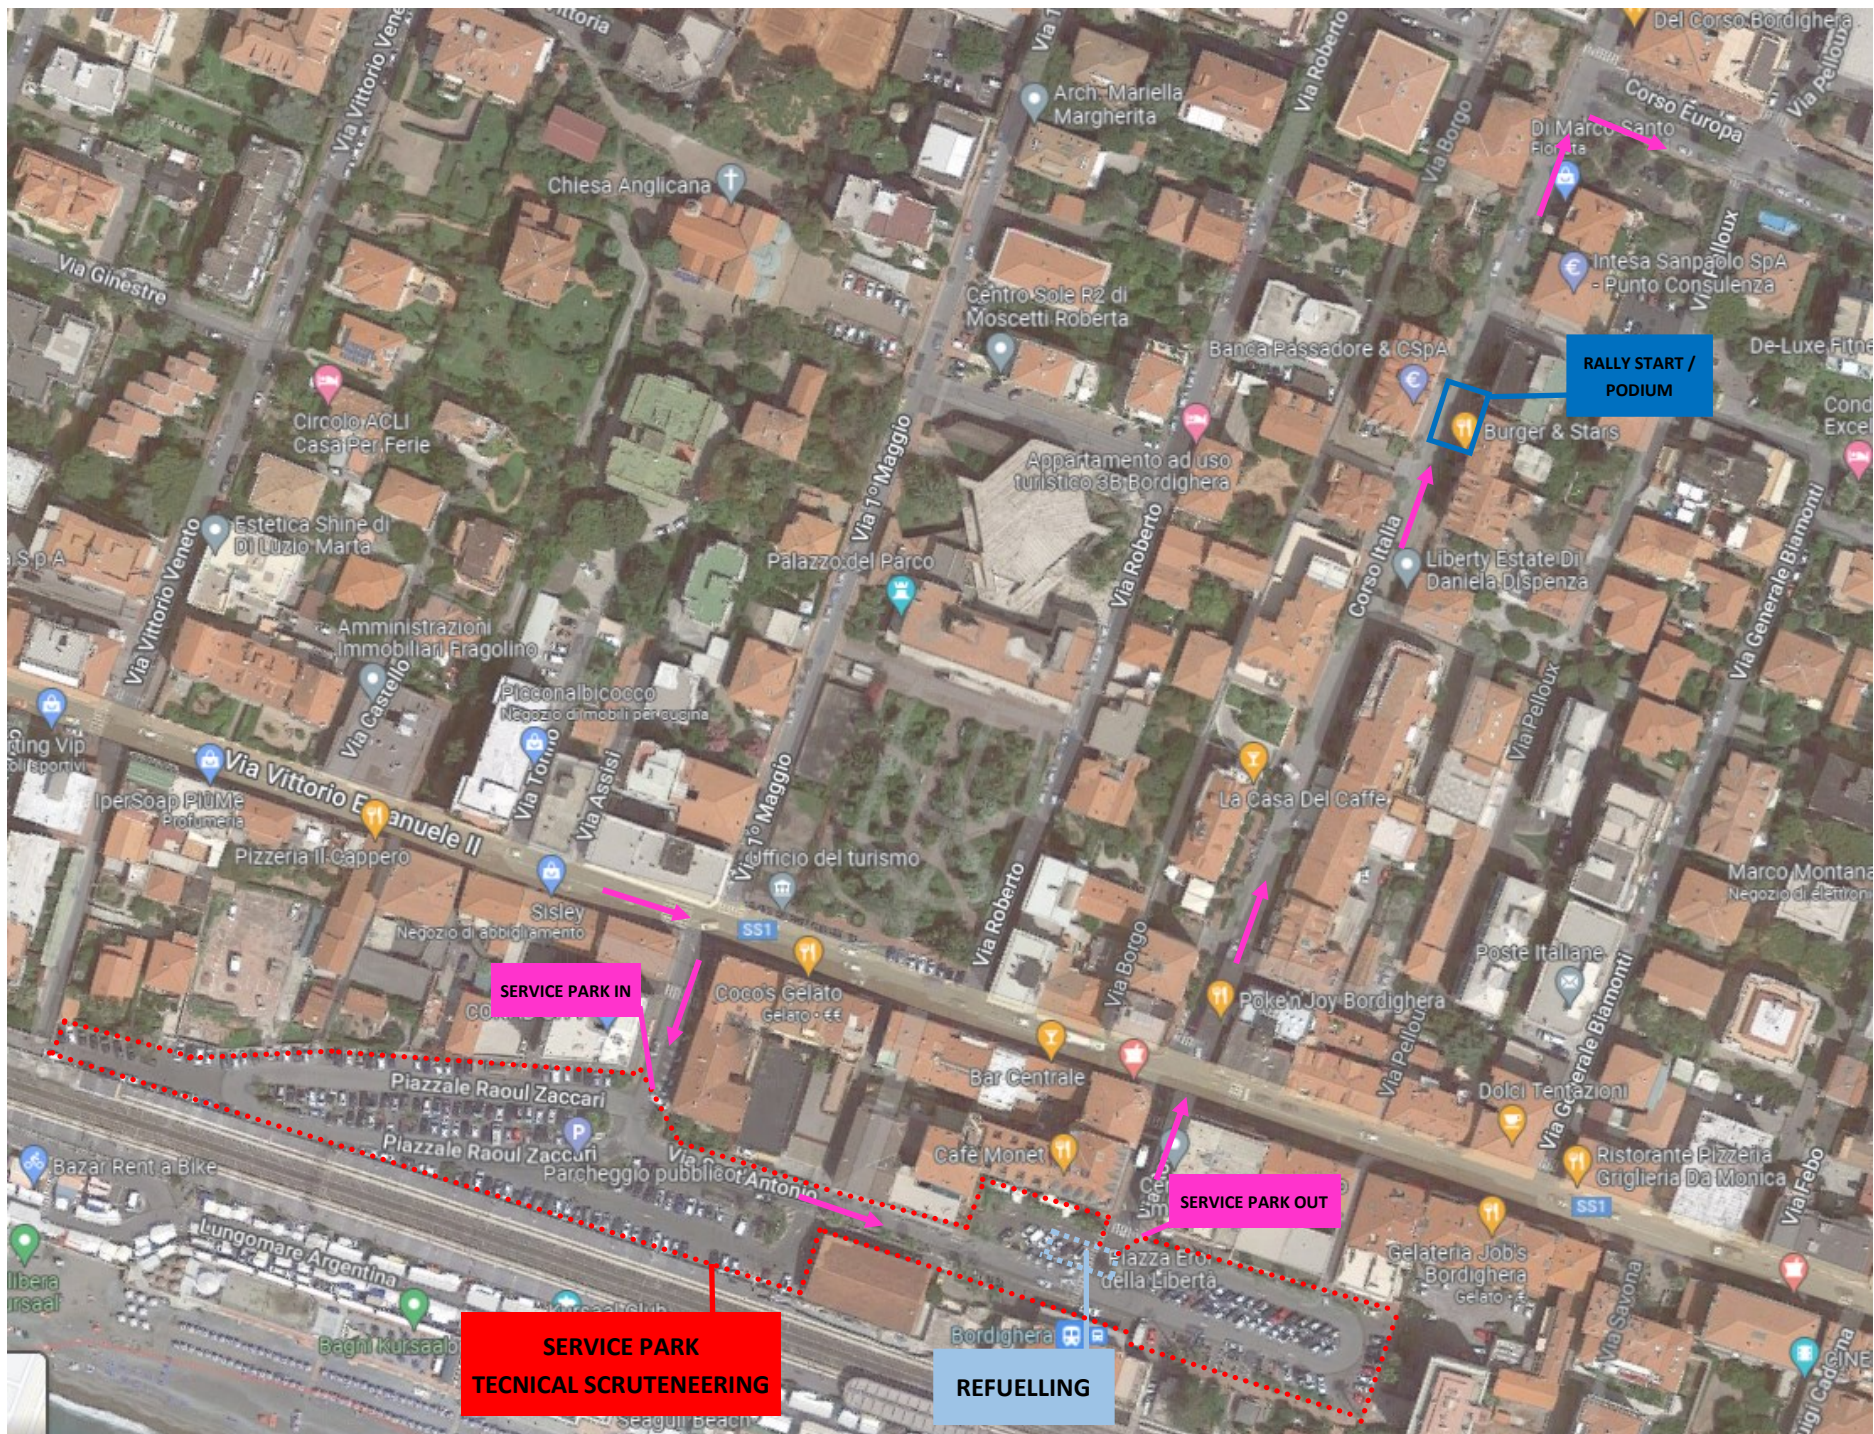

RALLY START /
PODIUM

HQ

ACCREDITATION

REFUELLING

SERVICE PARK
TECNICAL SCRUTENEERING
REGROUP
PARC FERME
RALLY END

**COORDINATE AREA GOMMISTI E
DEPOSITO CARRELLI: N43.78063, E7.65303**

**COORDINATE PARCO ASSISTENZA:
N43.77901 - E7.66193**

**AREA GOMMISTI E
DEPOSITO CARRELLI**

PARCO ASSISTENZA